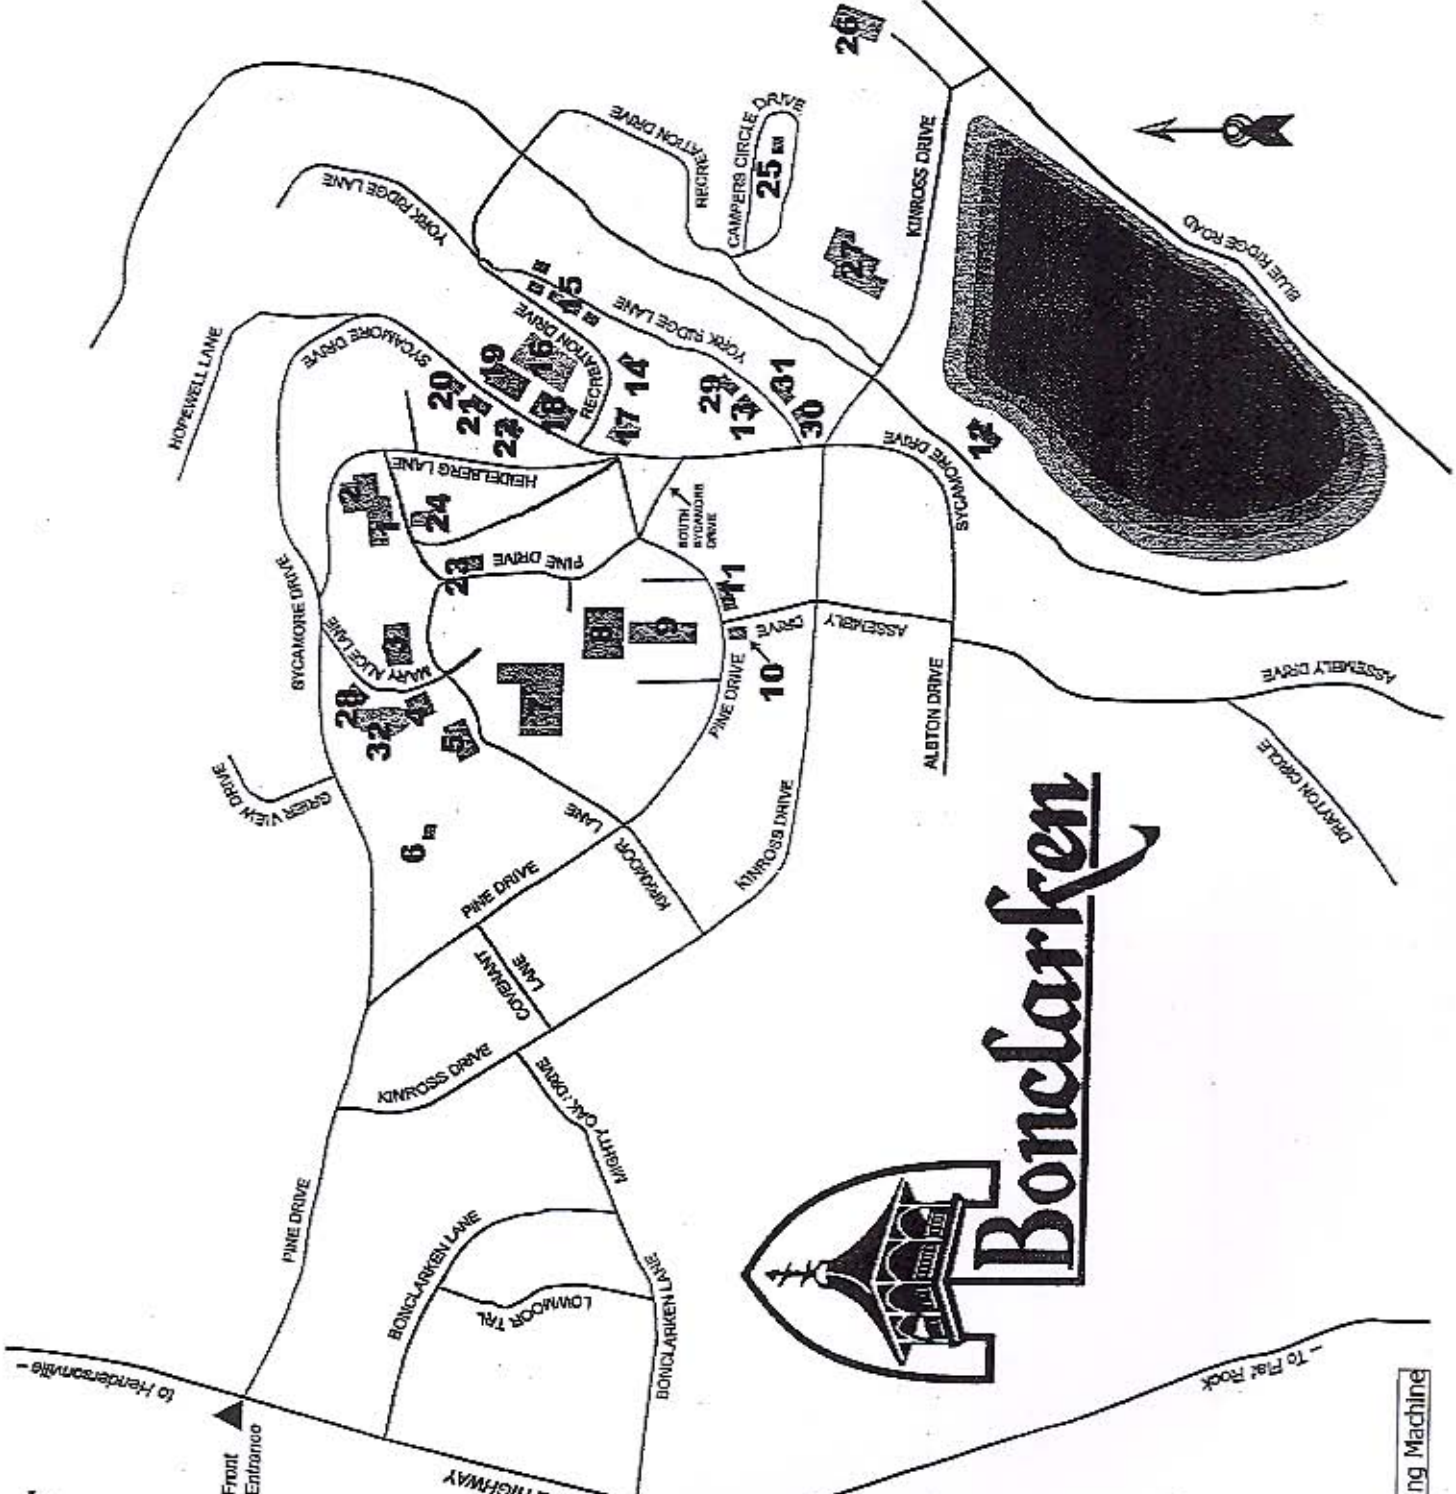

Conference Center Grounds Map

500 Pine Drive
Flat Rock, NC 28731
(828) 692.2223

Bonclark

1. Heidelberg Hotel/Office (R)
2. Dining Hall/Convo. (R,P)
3. Memorial Hall (R,P)
4. Draffin Hall (R)
5. Synodical Hall (R)
6. Amphitheater
7. Chapel (R)
8. Founders Hall (R,P,V)
9. Motel (V)
10. Ministers Apartments
11. Faith Apartments
12. Headspring Pavilion (R,V)
13. Janeen's Cottages
14. Lakeview Apartments
15. Camp Cabins
16. Tennis Courts
17. Volleyball Courts
18. Old Gym
19. Recreation Building (R)
20. Meadowview Apartment
21. Bigger Lodge (R,P)
22. Balsam
23. Swiss Cottage
24. Nibble Nook (V)
25. Campground
26. Youth Activity Building (R,P,V)
27. Swimming Pool (R,P,V)
28. Maryalice Cottage
29. White Oak Cottage
30. York Cottage
31. Agape Cottage
32. Playground

R= Restrooms P=Phone V=Vending Machine